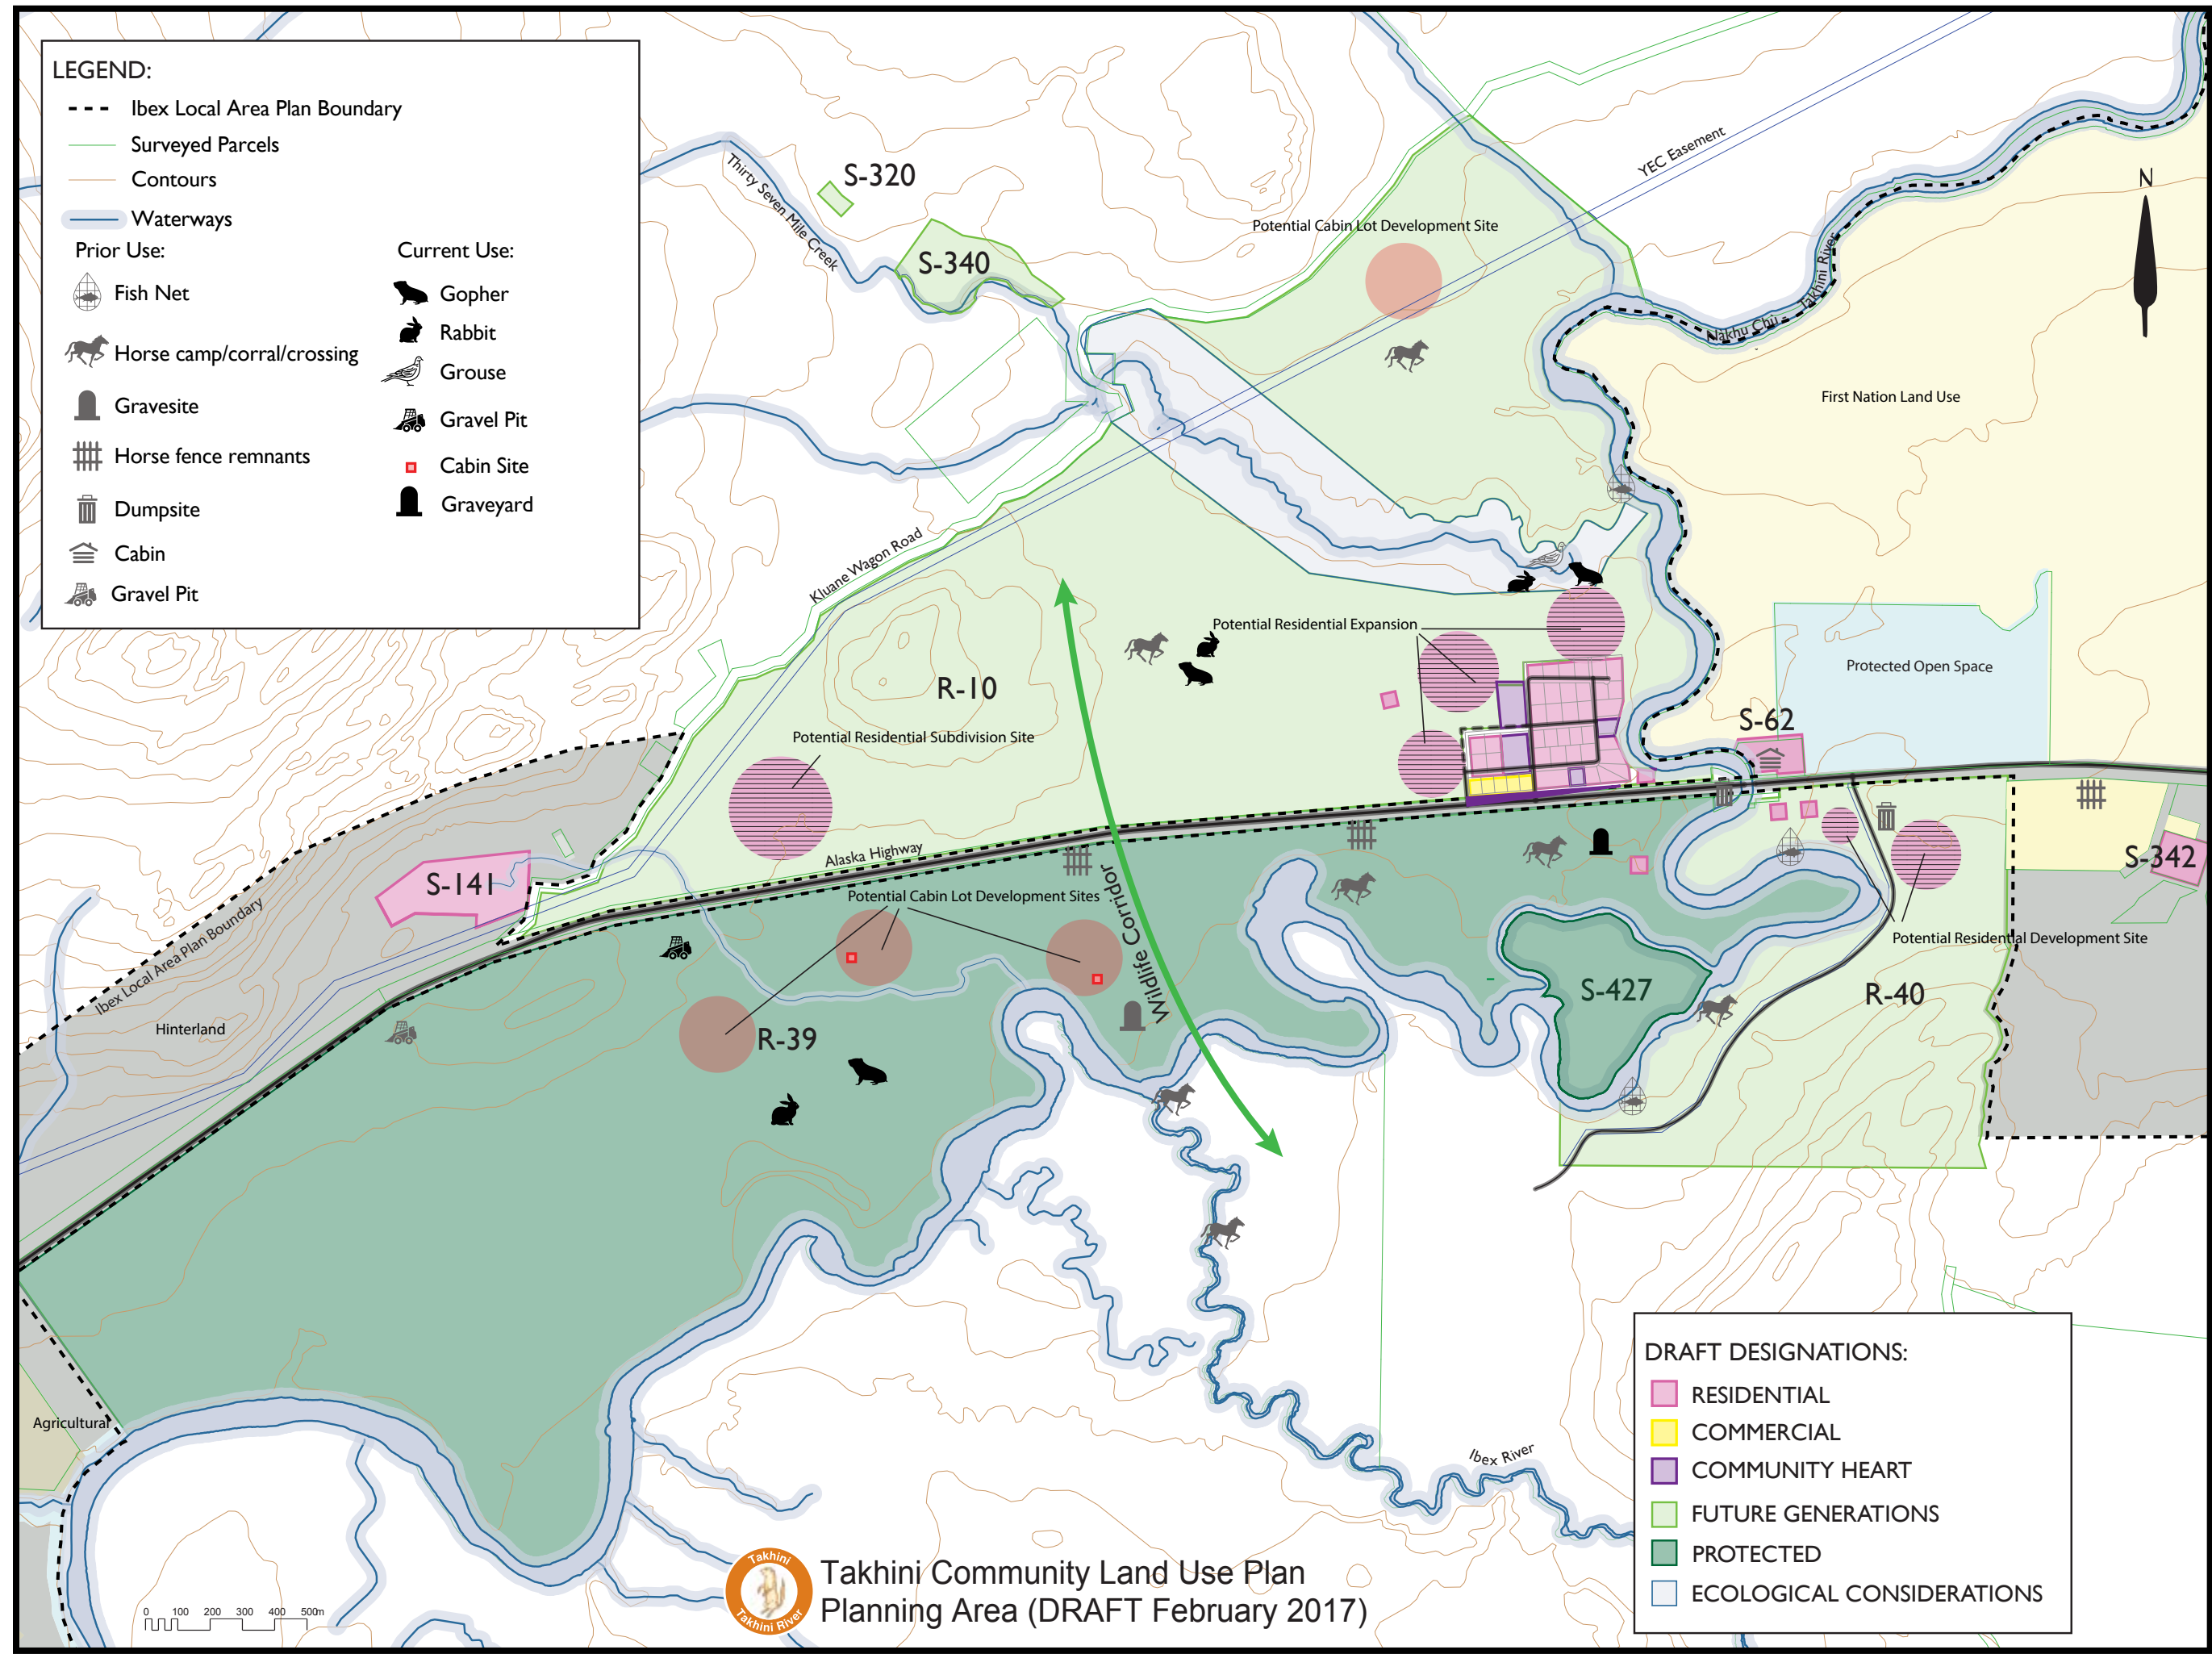

LEGEND:

- - - Ibex Local Area Plan Boundary
- Surveyed Parcels
- Contours
- Waterways

Prior Use:	Current Use:
Fish Net	Gopher
Horse camp/corral/crossing	Rabbit
Gravesite	Grouse
Horse fence remnants	Gravel Pit
Dumpsite	Cabin Site
Cabin	Graveyard
Gravel Pit	

DRAFT DESIGNATIONS:

- RESIDENTIAL
- COMMERCIAL
- COMMUNITY HEART
- FUTURE GENERATIONS
- PROTECTED
- ECOLOGICAL CONSIDERATIONS

Takhini Community Land Use Plan
Planning Area (DRAFT February 2017)