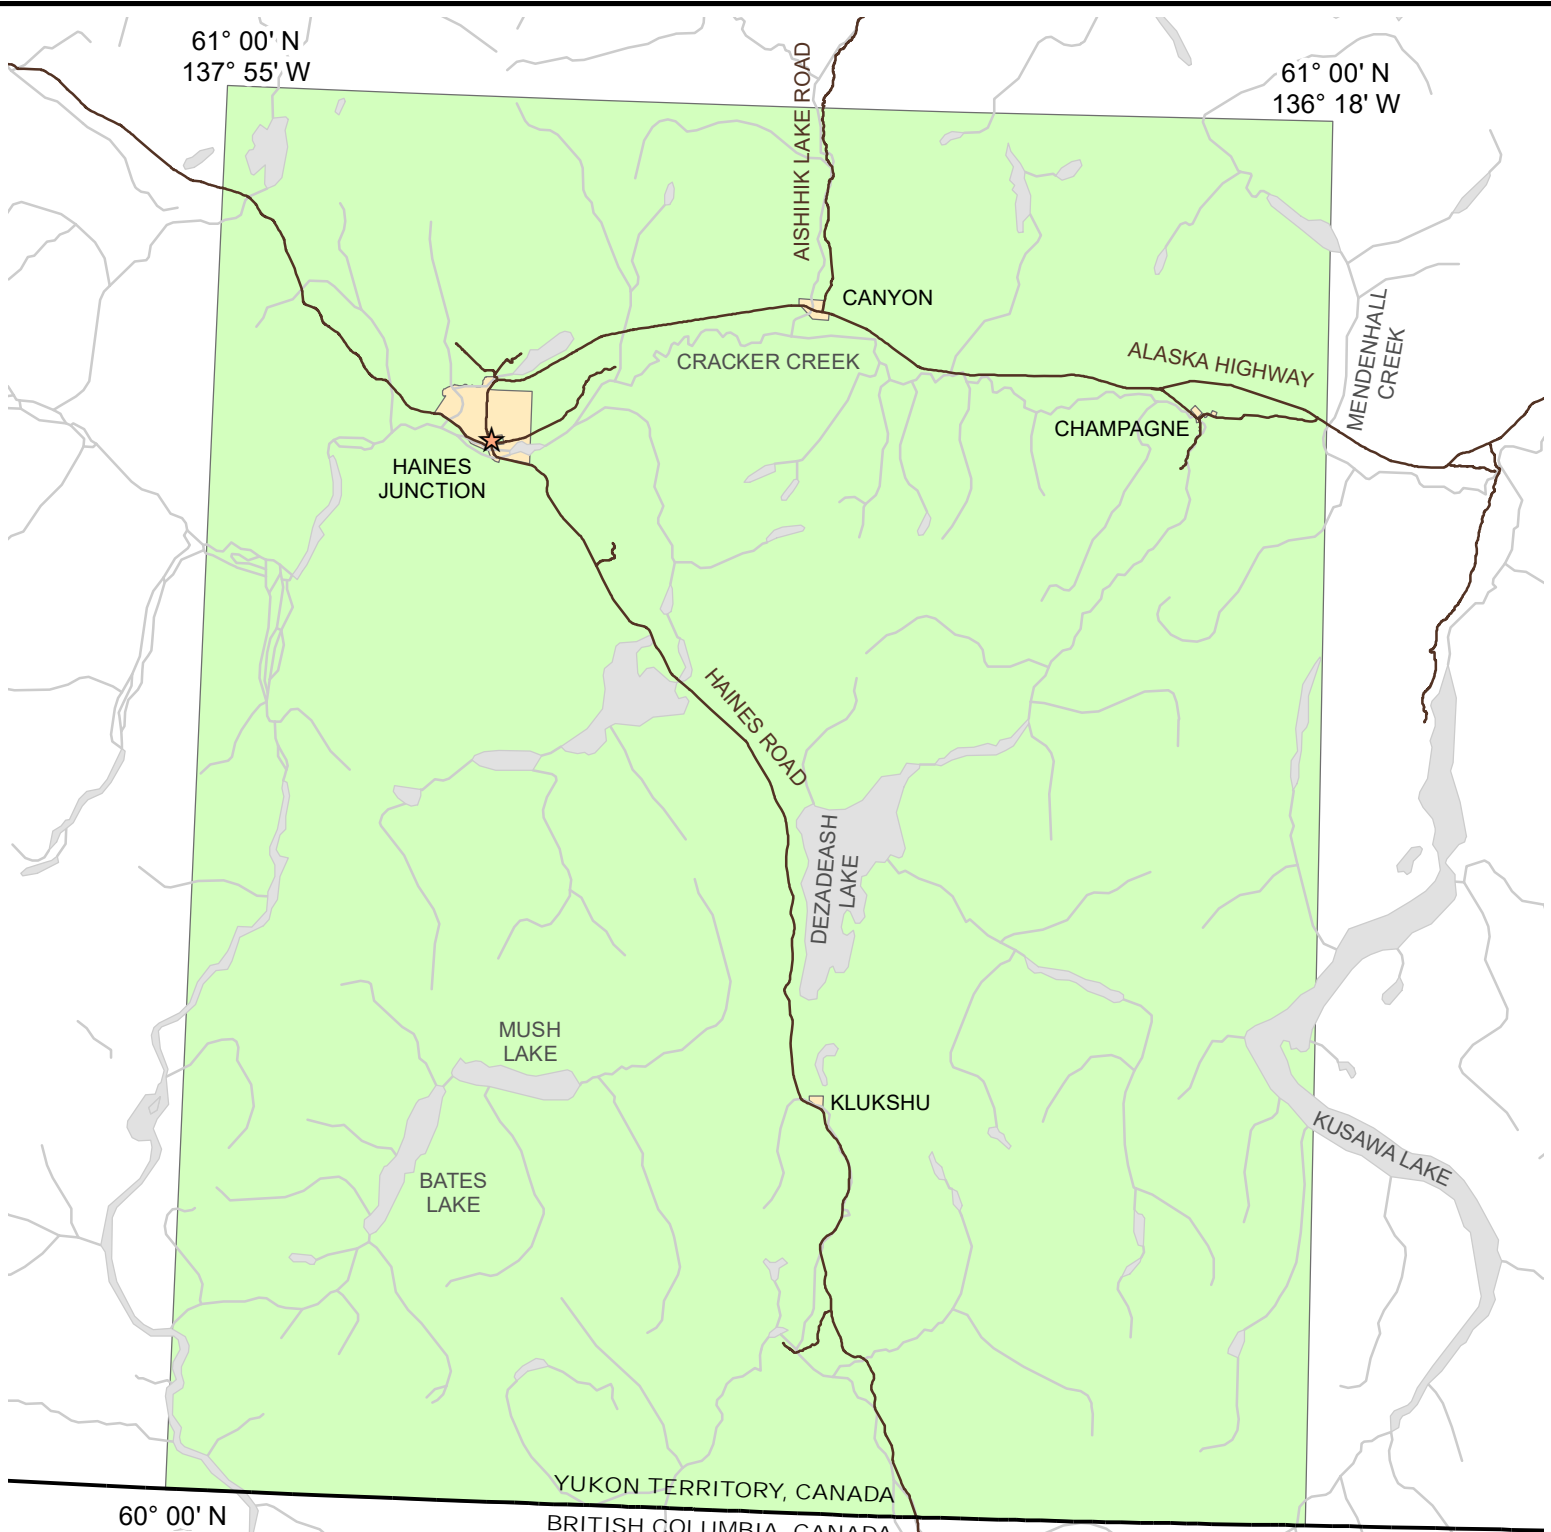

61° 00' N
137° 55' W

61° 00' N
136° 18' W

60° 00' N
137° 55' W

YUKON TERRITORY, CANADA
BRITISH COLUMBIA, CANADA

60° 00' N
136° 18' W

YUKON GOVERNMENT DEPARTMENT OF EDUCATION

St. Elias Community School

Legend

-  School Location
-  Limits of Settlement
-  M.O. Education Act Boundary

Scale: 1:600,000

Prepared by:

Datum: NAD83, Projection: UTM Zone 8
Project No: 37740, Date: August 31, 2020

YUKON

LOCATION